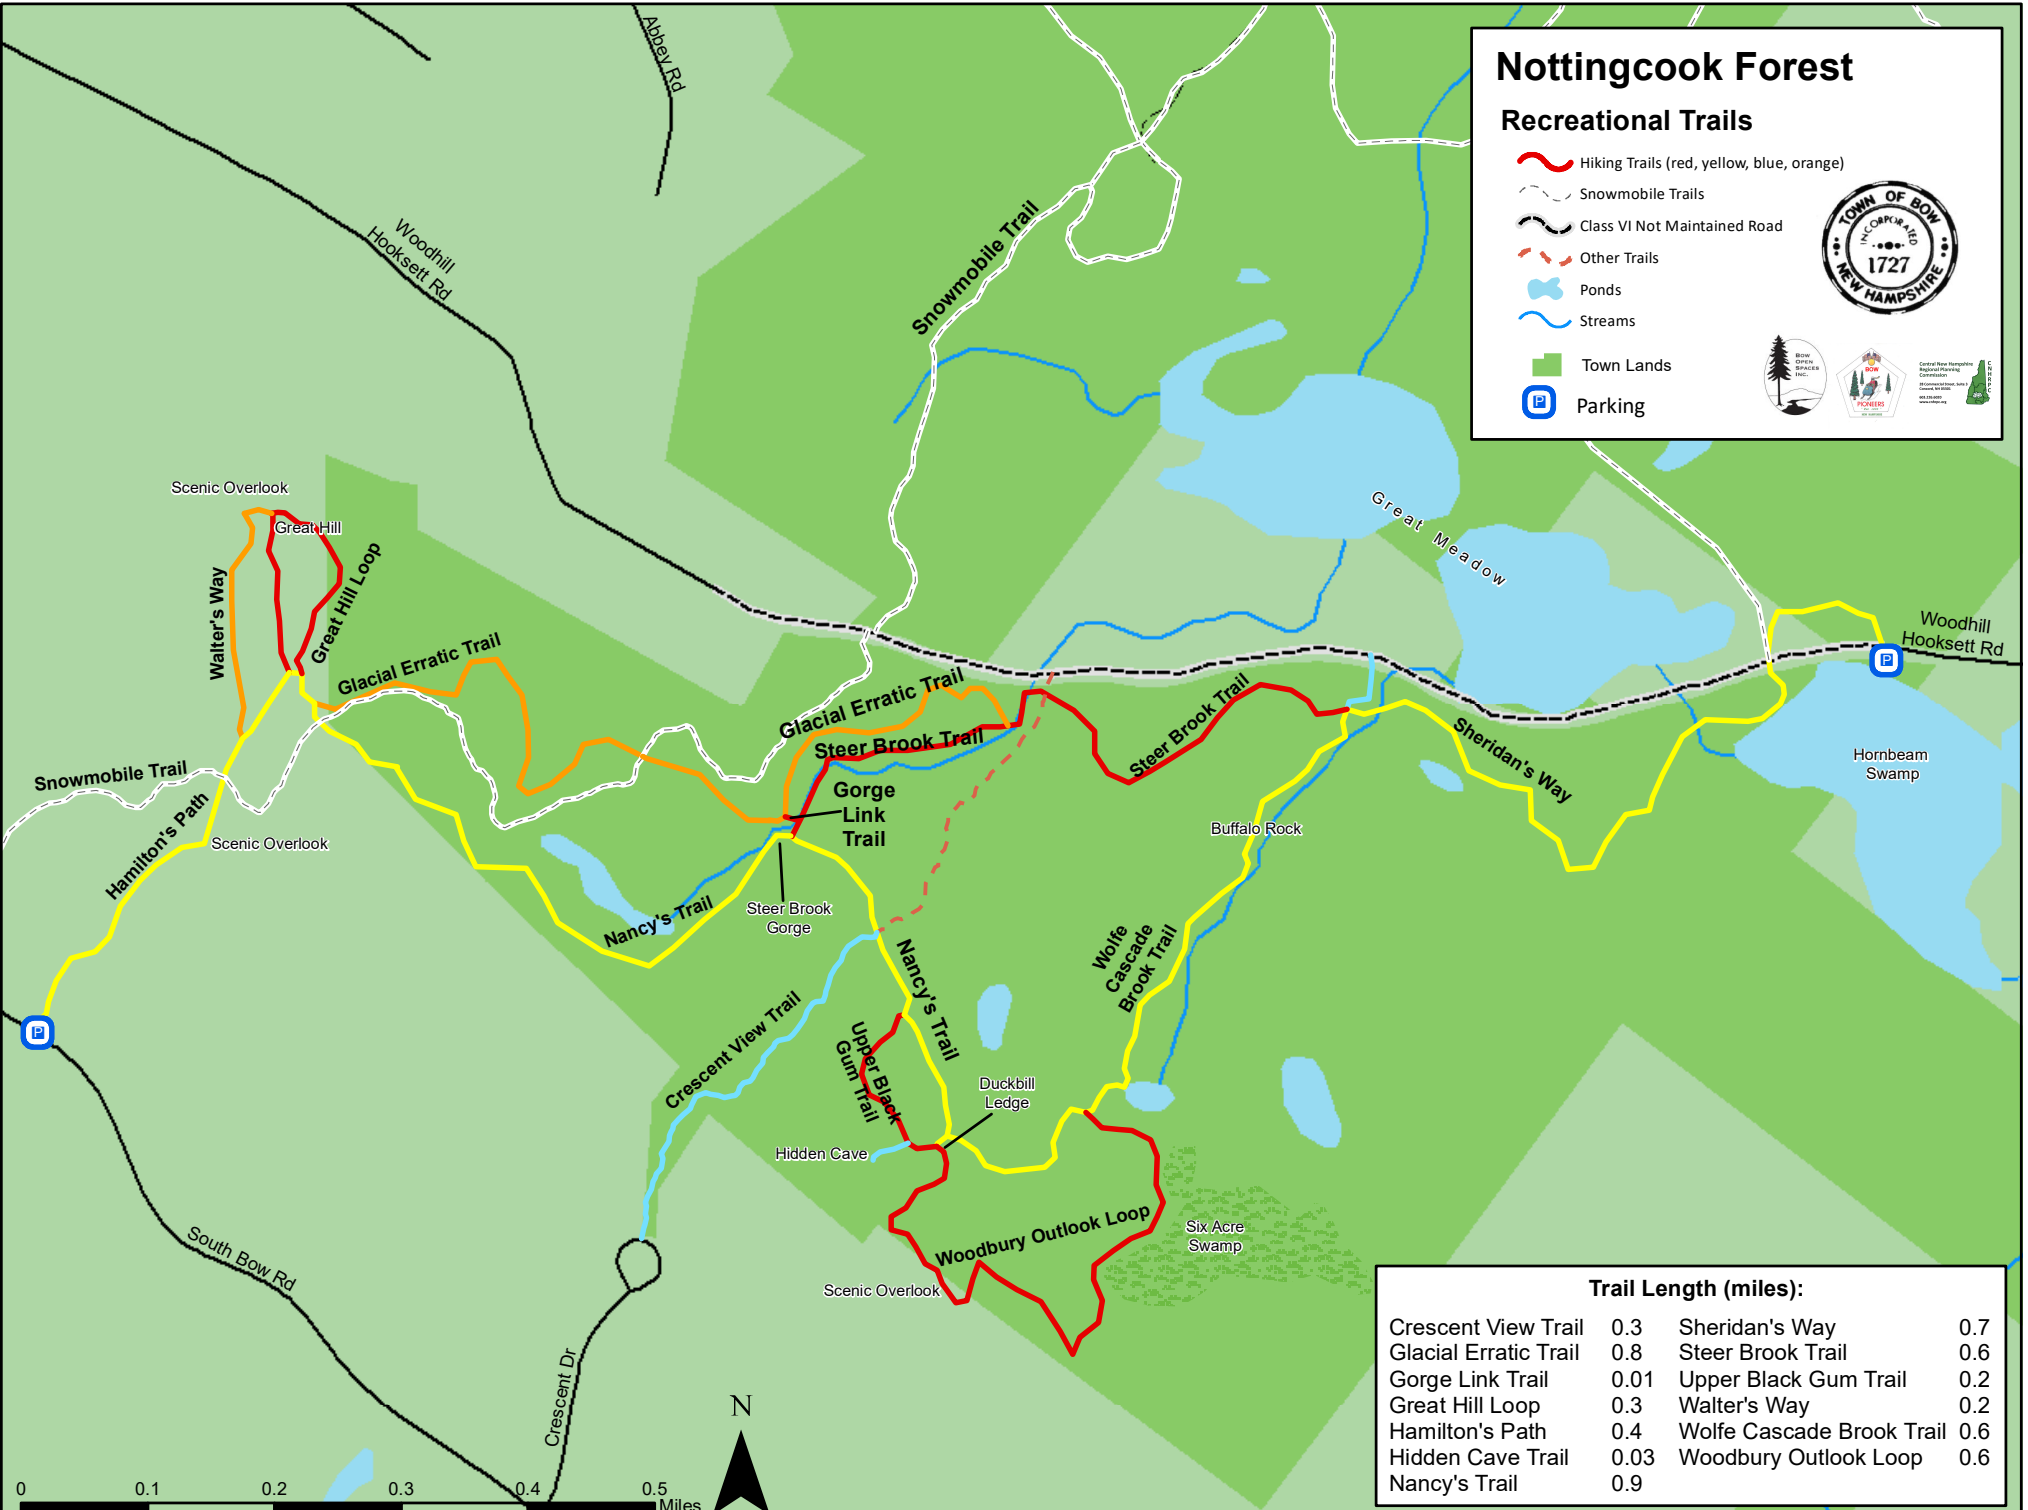

# Nottingcook Forest

## Recreational Trails

-  Hiking Trails (red, yellow, blue, orange)
-  Snowmobile Trails
-  Class VI Not Maintained Road
-  Other Trails
-  Ponds
-  Streams
-  Town Lands
-  Parking

Trail Length (miles):			
Crescent View Trail	0.3	Sheridan's Way	0.7
Glacial Erratic Trail	0.8	Steer Brook Trail	0.6
Gorge Link Trail	0.01	Upper Black Gum Trail	0.2
Great Hill Loop	0.3	Walter's Way	0.2
Hamilton's Path	0.4	Wolfe Cascade Brook Trail	0.6
Hidden Cave Trail	0.03	Woodbury Outlook Loop	0.6
Nancy's Trail	0.9		

Map created by Central NH Regional Planning Commission, July 2017. Data sources: NH GRANIT, NHDOT, CNHRPC, Town of Bow.